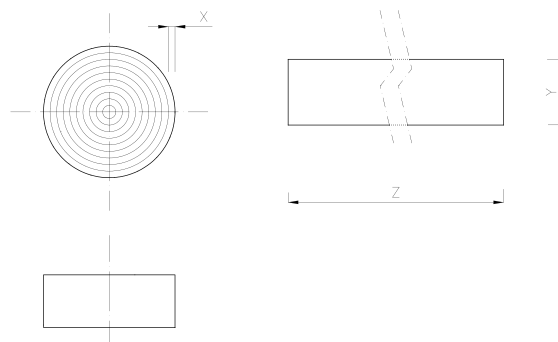

TECHNICAL DATA: THE LDPE EDGE STRIP

INDEX	MODEL	COLOR	PRODUCT DIMENSIONS X/Y/DIN (mm)	NET WEIGHT (kg)	MULTIPACK			POLLET		
					QUANTITY	DIMENSIONS (cm)	GROSS WEIGHT(kg)	QUANTITY	DIMENSIONS (cm)	GROSS WEIGHT(kg)
CA-5000010	one side foiled	white	5 x 100 x 50000	1	12 (600 m)	60 x 60 x 120	11.00	72 (3600m)	120 x 120 x 220	90

**Other colors and dimensions of edge strip are available on customer request.*